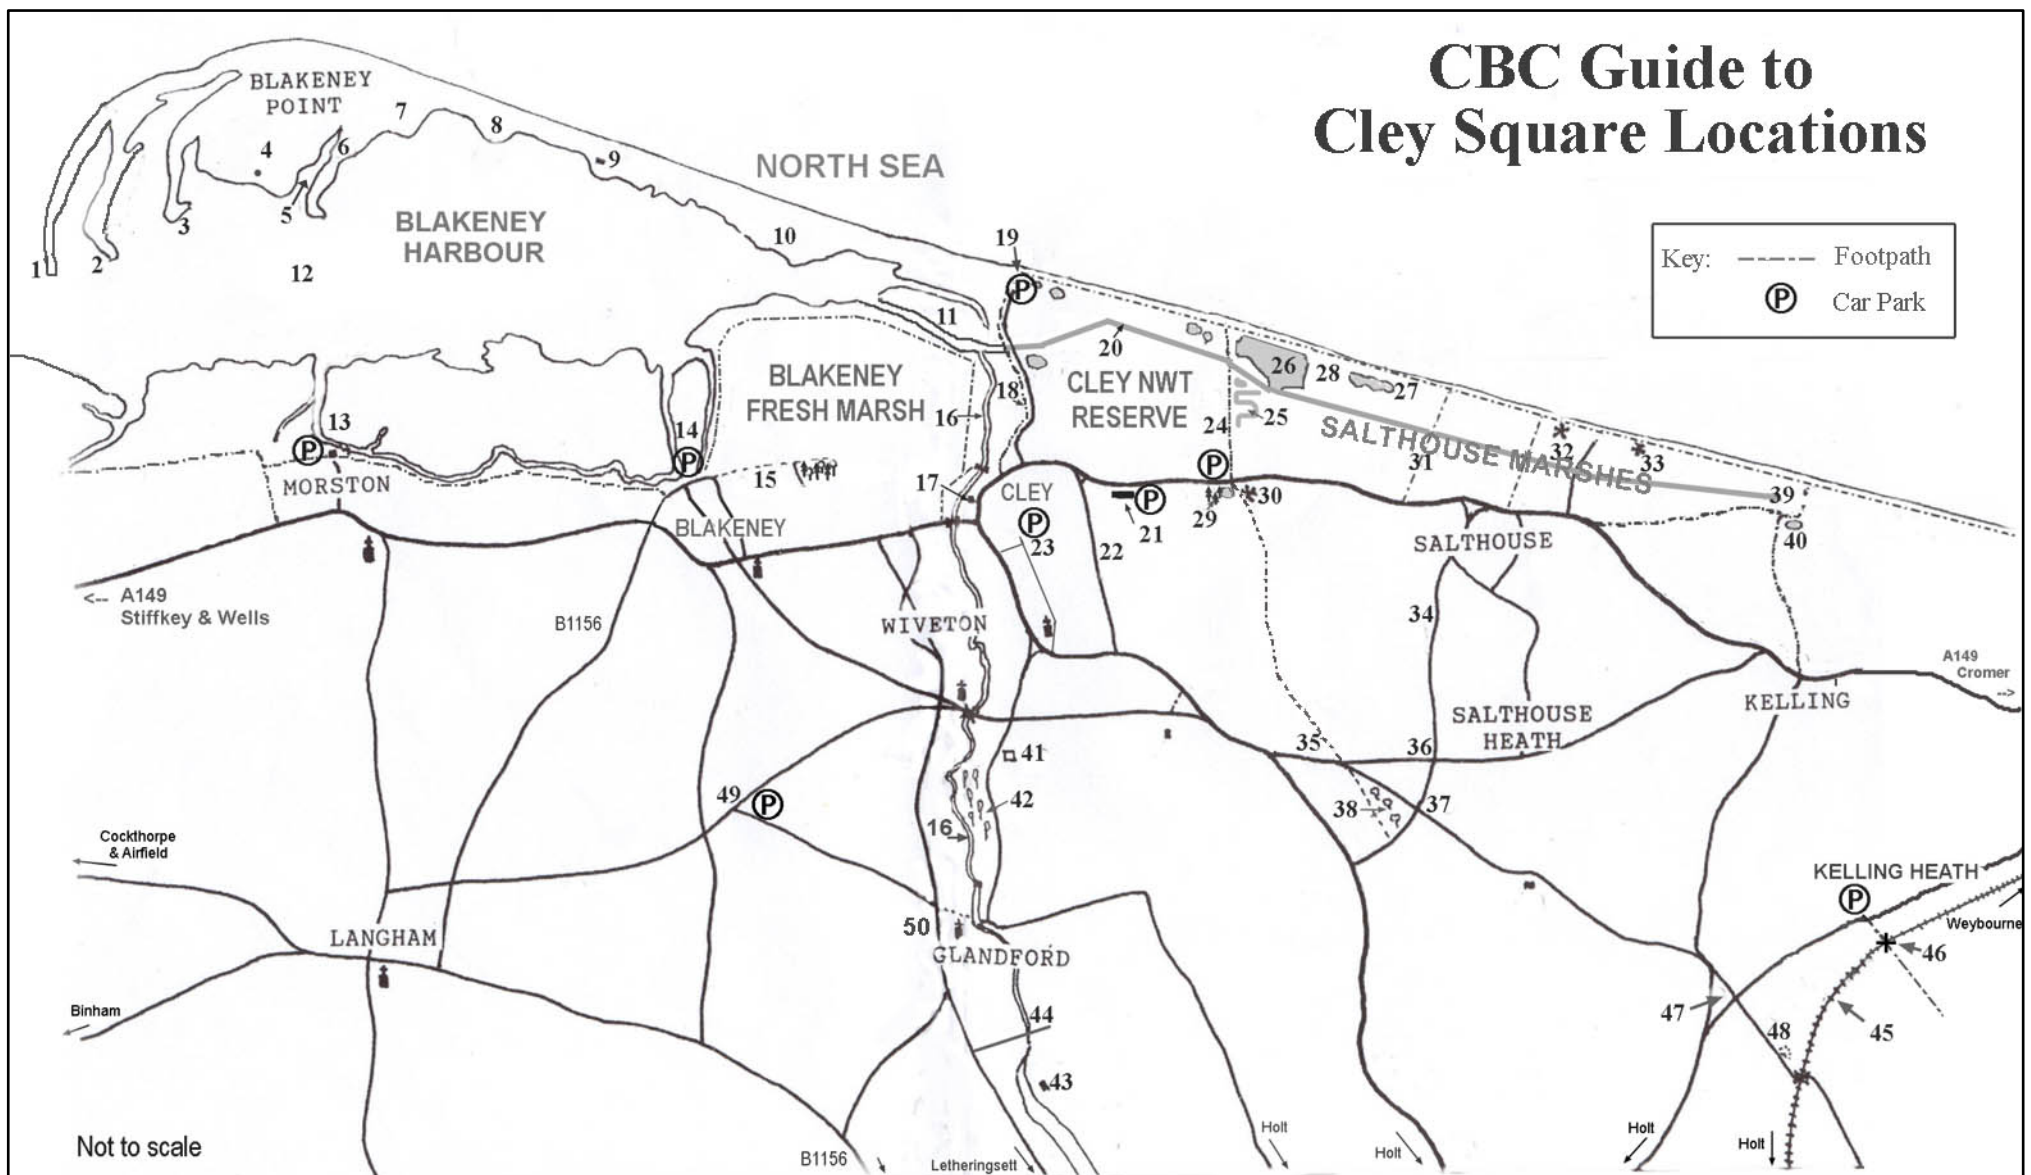

# CBC Guide to Cley Square Locations

- |   |                                |                                   |   |                                    |  |
|---|--------------------------------|-----------------------------------|---|------------------------------------|--|
| 1. Far Point                                  | 9. Watch House (Halfway House) | 18. West Bank (Beach Rd)          | 25. The Serpentine                      | 33. Gramborough Hill               | 43. Bayfield Hall and Lake                   |
| 2. Middle Point                               | 10. The Marrams                | 19. Beach Car park (Coastguard's) | 26. Arnold's Marsh                      | 34. Bard Hill                      | 44. Natural Surroundings (Wildflower Centre) |
| 3. Near Point                                 | 11. Blakeney Eye               | 20. Main Drain (New Cut)          | 27. Sea Pool                            | 35. The Hangs                      | 45. North Norfolk Railway                    |
| 4. N.T. Lifeboat House, Lupins and Plantation | 12. The Pit                    | 21. Cley NWT Visitor Centre       | 28. Wigeon Marsh                        | 36. The 1 <sup>st</sup> Crossroads | 46. Level Crossing                           |
| 5. Pinchen's Creek                            | 13. Morston Quay               | 22. Old Woman's Lane              | 29. Snipe's Marsh & North Foreland Wood | 37. The 2 <sup>nd</sup> Crossroads | 47. Kelling Triangle                         |
| 6. Yankee Ridge                               | 14. Blakeney Quay              | 23. Cley Village Hall             | 30. Walsey Hills (NOA Watchpoint)       | 38. Taylor's Wood                  | 48. Stonepit Nature Reserve                  |
| 7. Long Hills                                 | 15. Friary Hills               | 24. East Bank                     | 31. Iron Road (Pipe Road)               | 39. Kelling Quags                  | 49. Wiveton Downs                            |
| 8. The Hood                                   | 16. River Glaven               |                                   | 32. Little Eye                          | 40. Kelling Water Meadow           | 50. CleySpy & BIRDscapes                     |
|   | 17. Cley Windmill              |                                   |   | 41. Cley Sewage Works              |  |
|   |                                |                                   |   | 42. The Poplars                    |  |